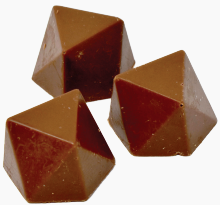

MILK CHOCOLATE
Smooth & Creamy

	CT.	MSRP	WHOLESALE
10 mg Delta 8	2	$6.00	$3.00
	12	22.00	11.00

20 mg Delta 8	2	$10.00	$5.00
	15	35.00	17.50